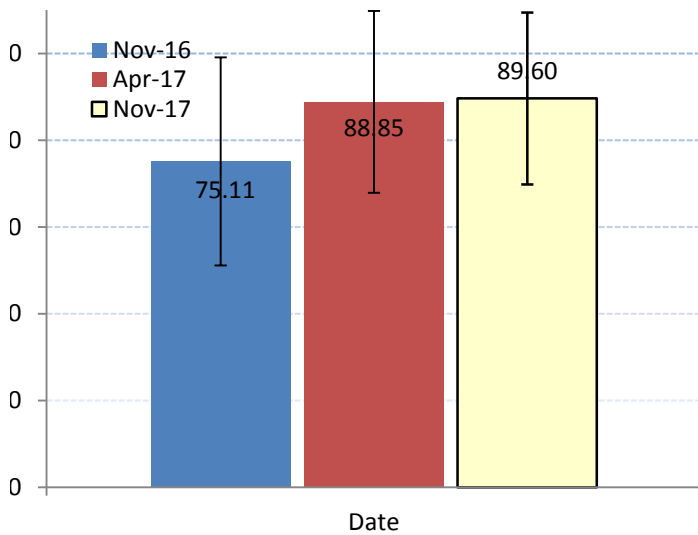

Mean Leaf Oyster Shell Height