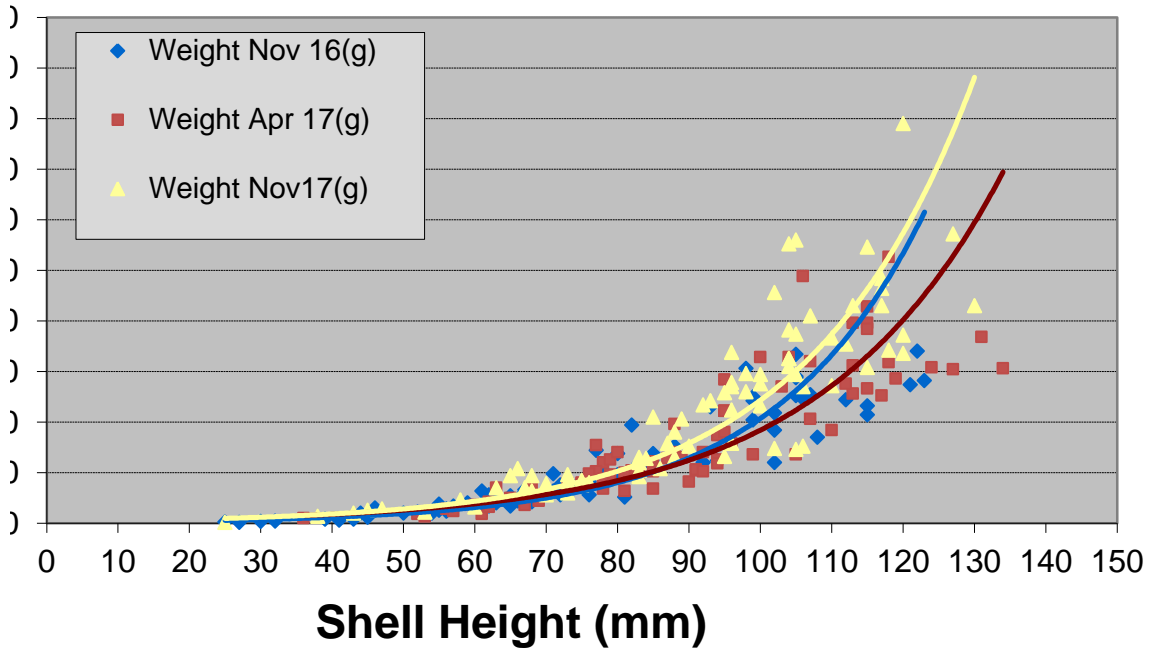

Shell Height/Weight for Leaf Oysters