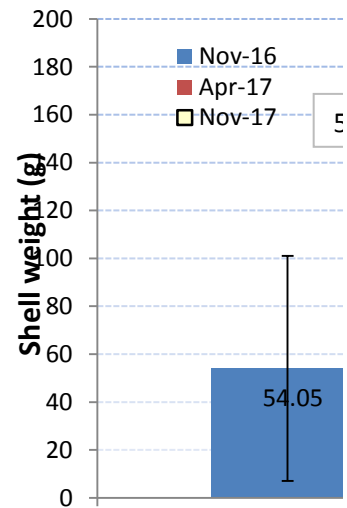

Mean Leaf Oyster Shell Weight